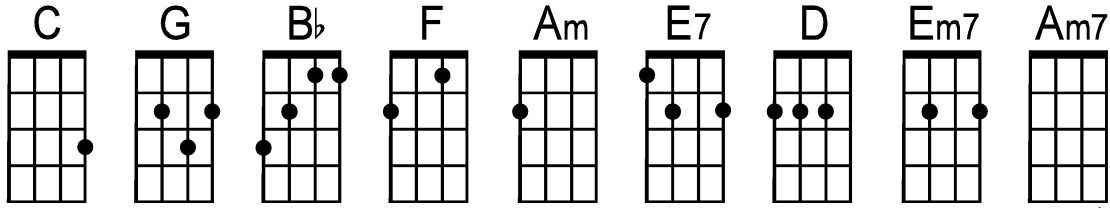

Never, My Love (key of C)

by Don and Dick Addrisi (1967)

(To play in original key, capo 1st fret)

Intro (-Riff-----)

--- --- | C . . . | . . G . | C . . . | . . G . | C .

A

E— 0-1-3 ————— 0-1-3 ————— 0-1-3 —————

C

Low G ————— 4-s-5 ————— 4-s-5 ————— 4-s-5 —————

(sing e)

C . . . | G . . . | B \flat . . . | F . . . | C . . . |

You ask me if— there'll come a time— when I grow tired of you—

Am . . . | C . . . | F . . . | C . . . | (-Riff-----)

Bridge:

E7 . . . | Am . . . | D . . . | G . . . | C . . . |

What makes you think love— will end when you know that my whole life—

| F . . . | . . . | Em7\ --- --- --- | Am7\ --- --- --- | --- ---

de-pends— On you?— (on you—) (-Riff-----)

Am . . . | **C** | **F** | **C** |
 Never, my- love— (never, my- love—) never, my- love— (never, my love)

--- --- | **C** | **G** | **Bb** | **F** | **C** |
 (-Riff-----) Da-ta-ta Da da da da Da— Da-ta-ta Da-ta-ta da—